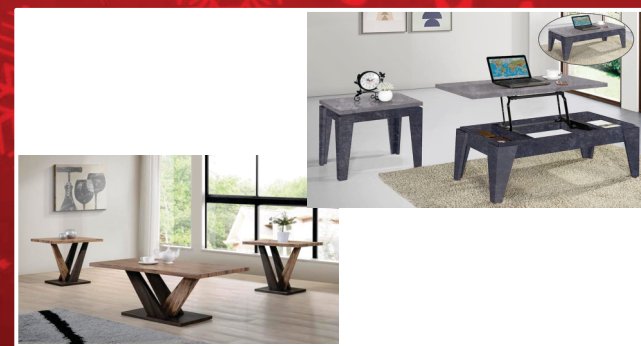

COFFEE TABLE Starting From $299.99 **$299.99**

647-473-3267
800 DUNDAS STREET E
MISSISSAUGA, ON L4Y 2B6

SALE ENDS 19 JAN **Boxing Week Sale**

647-473-3267
800 DUNDAS STREET E
MISSISSAUGA, ON L4Y 2B6

SALE ENDS 19 JAN **Boxing Week Sale**