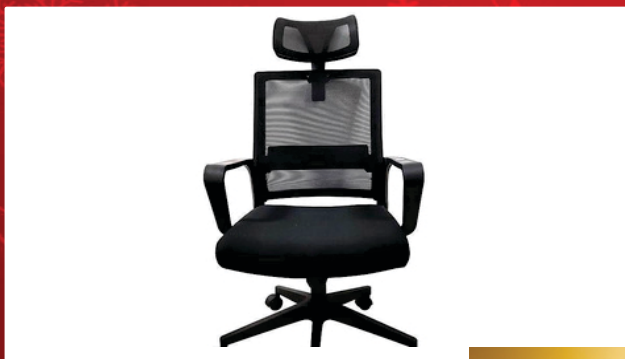

**2508** Twin Bunk Bed **\$599.99**

**2710** Twin Bunk Bed **\$749.99**

**2508** Platform Bed **\$699.99**

**Pansy** Pansy blue accent Chair. **\$199.99**

**Luna** Luna Office Chair. **\$199.99**

**Lamps** Lamps starting at 59.99 **\$59.99**